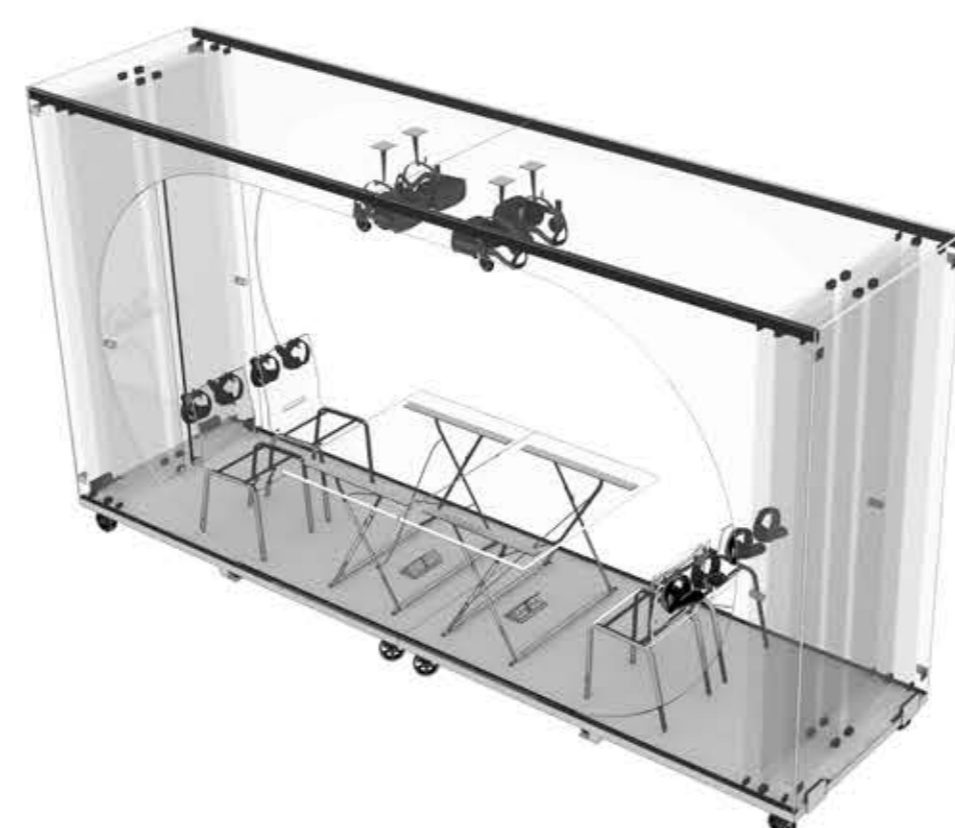

BORDERLESS LIBRARY

-Borderless Library using reprogrammable and moveable glass C-pods.

-Every funny human behaviors are displayed behind glass, as if in shop windows to seduce new students. The transparency glass is also a minimal intervention to the historical structure and make it easy for building virtual environment inside the VR glass.

-The design is a sustainable, people centric, connected, self contained, and flexible plug'n play working space solution that caters to the needs of students, the freelancers and the creative-class.

- C-pod consists of a basic unit configuration - a glass module. The units are booked and accessed using digital service.

-Users can customize their study space tailored to their needs over the times.

-This unfinished pod always has three-side open or one-side open to expect a connection to other pods.

-It provokes a co-working environment and a connection between people.

Single glass C-pod is charged before using.
Dimension : 1.2x2.4x2.5m

Connection

Presentation room