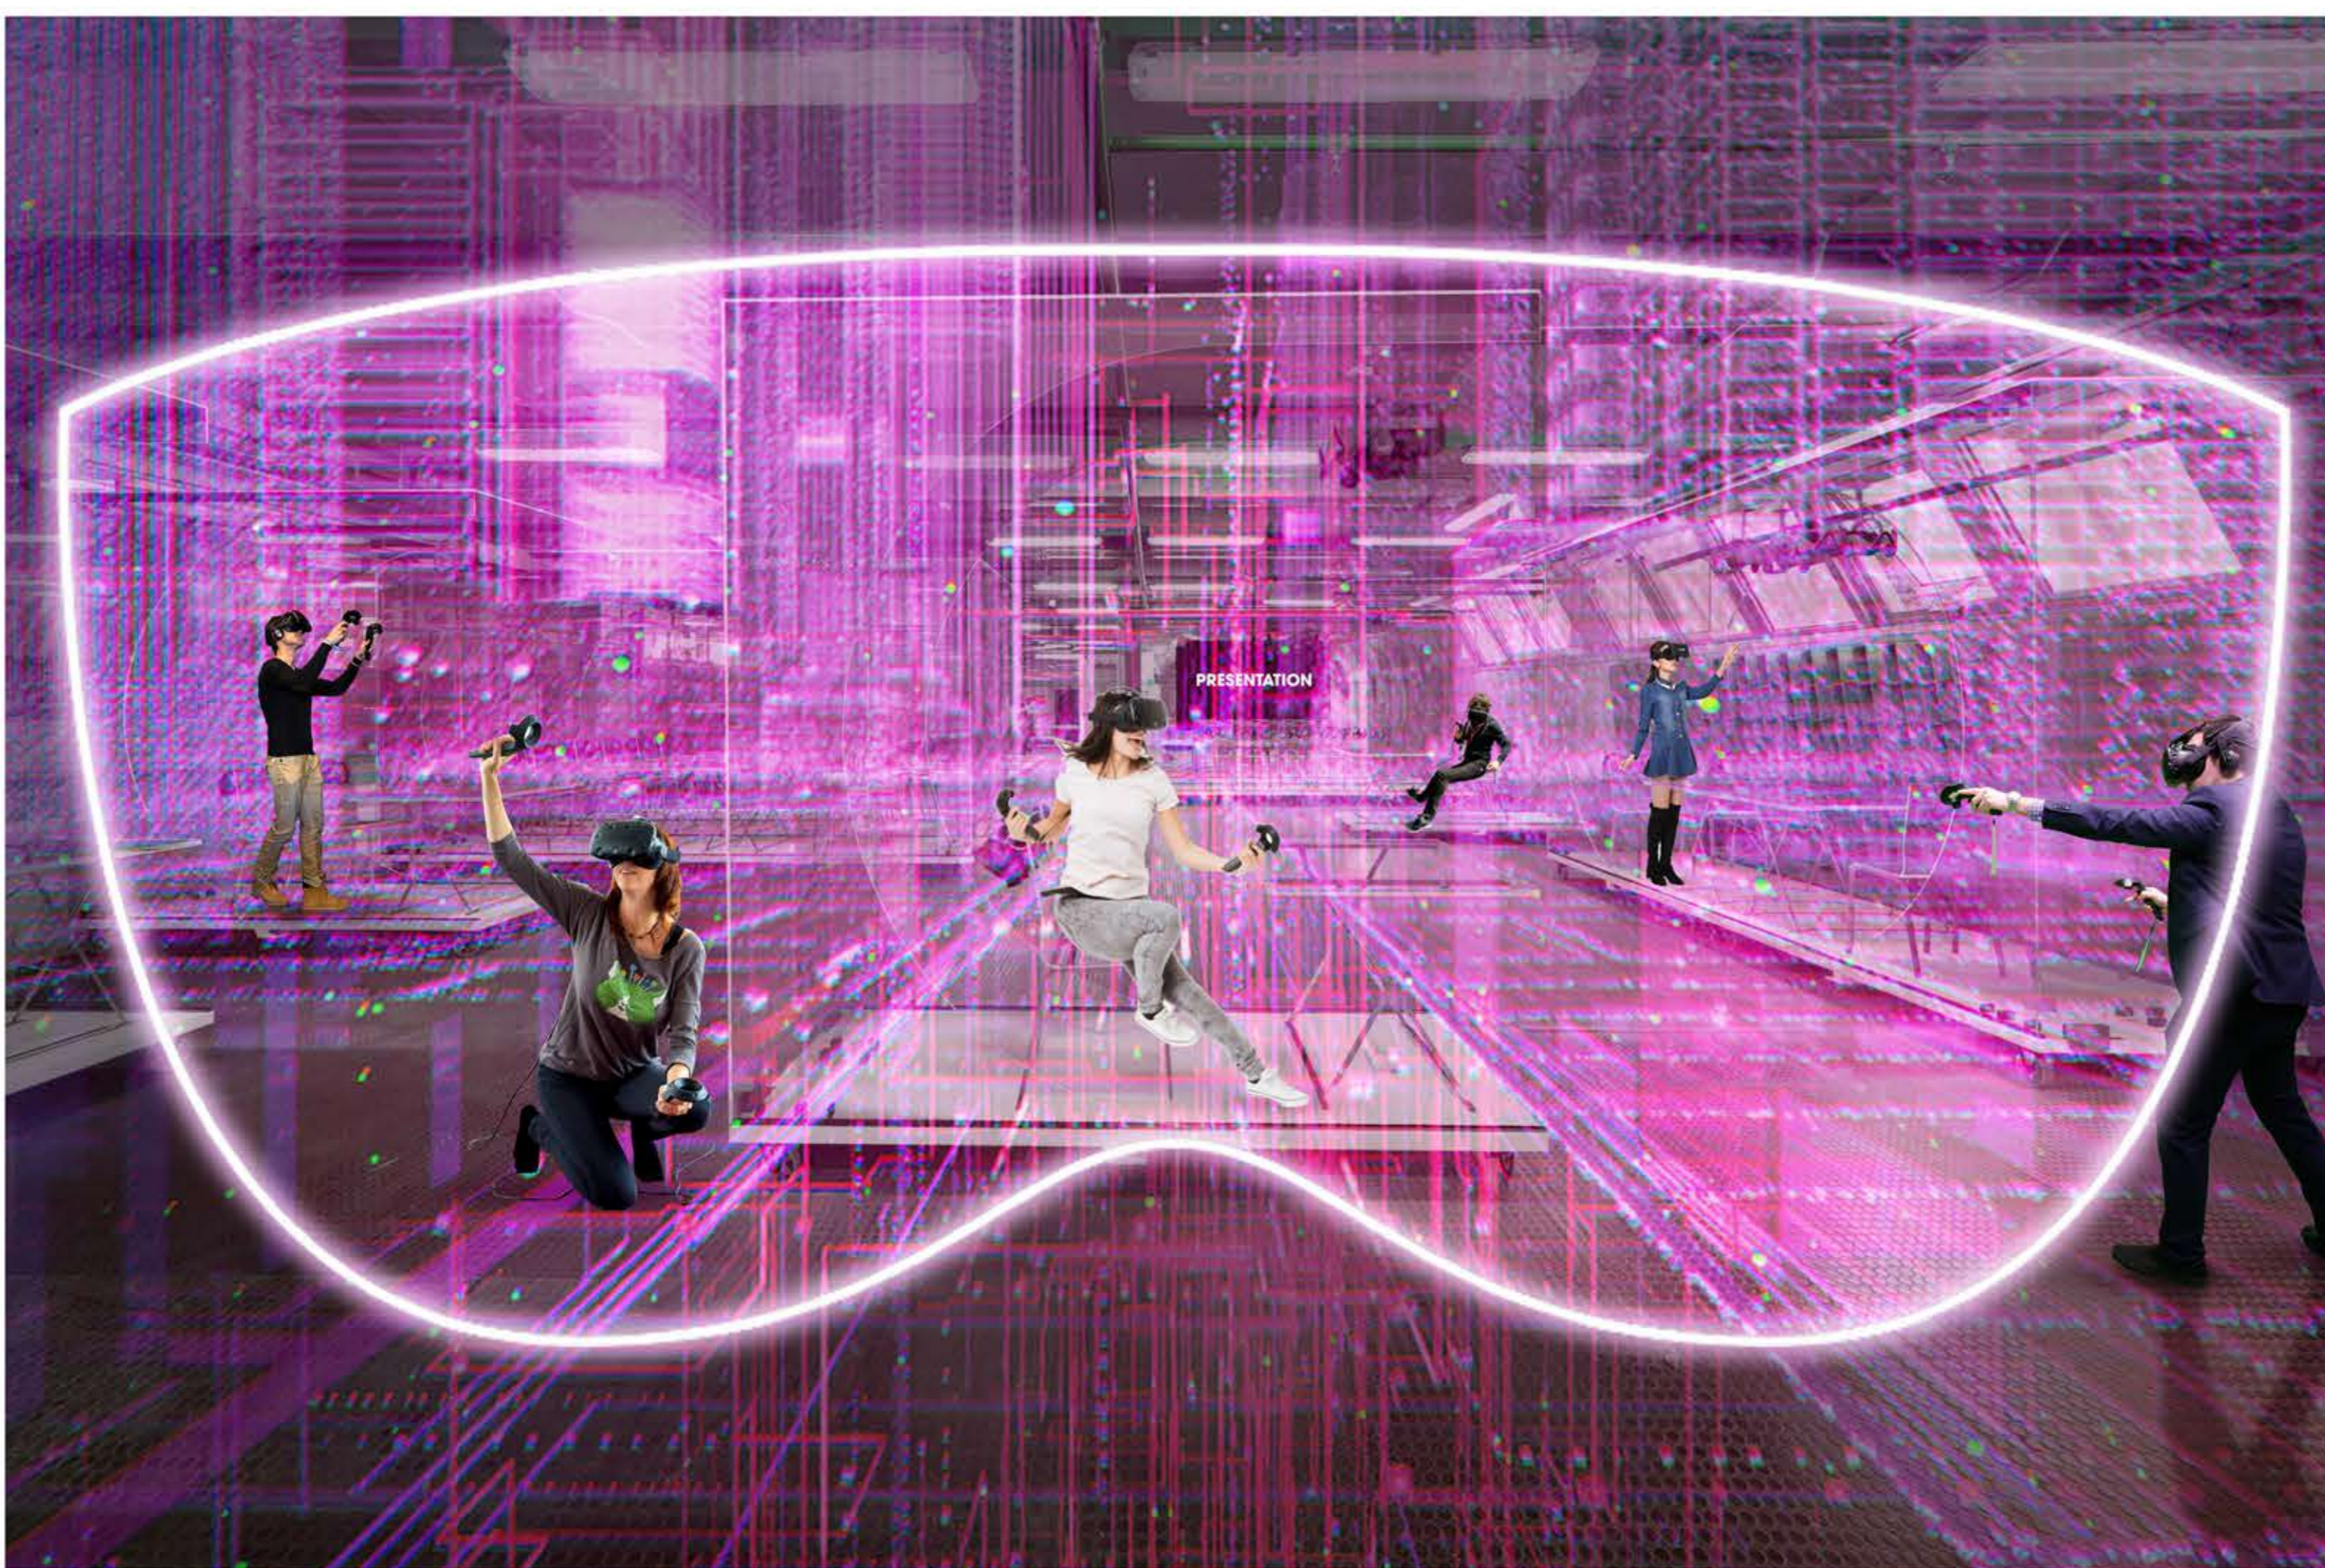

BORDERLESS LIBRARY

-Borderless Library using reprogrammable and moveable glass C-pods.

-Every funny human behaviors are displayed behind glass, as if in shop windows to seduce new students. The transparency glass is also a minimal intervention to the historical structure and make it easy for building virtual environment inside the VR glass.

-The design is a sustainable, people centric, connected, self contained, and flexible plug'n play working space solution that caters to the needs of students, the freelancers and the creative-class.

- C-pod consists of a basic unit configuration - a glass module. The units are booked and accessed using digital service.

-Users can customize their study space tailored to their needs over the times.

-This unfinished pod always has three-side open or one-side open to expect a connection to other pods.

-It provokes a co-working environment and a connection between people.

Single glass C-pod is charged before using.
Dimension : 1.2x2.4x2.5m

Connection

Presentation room