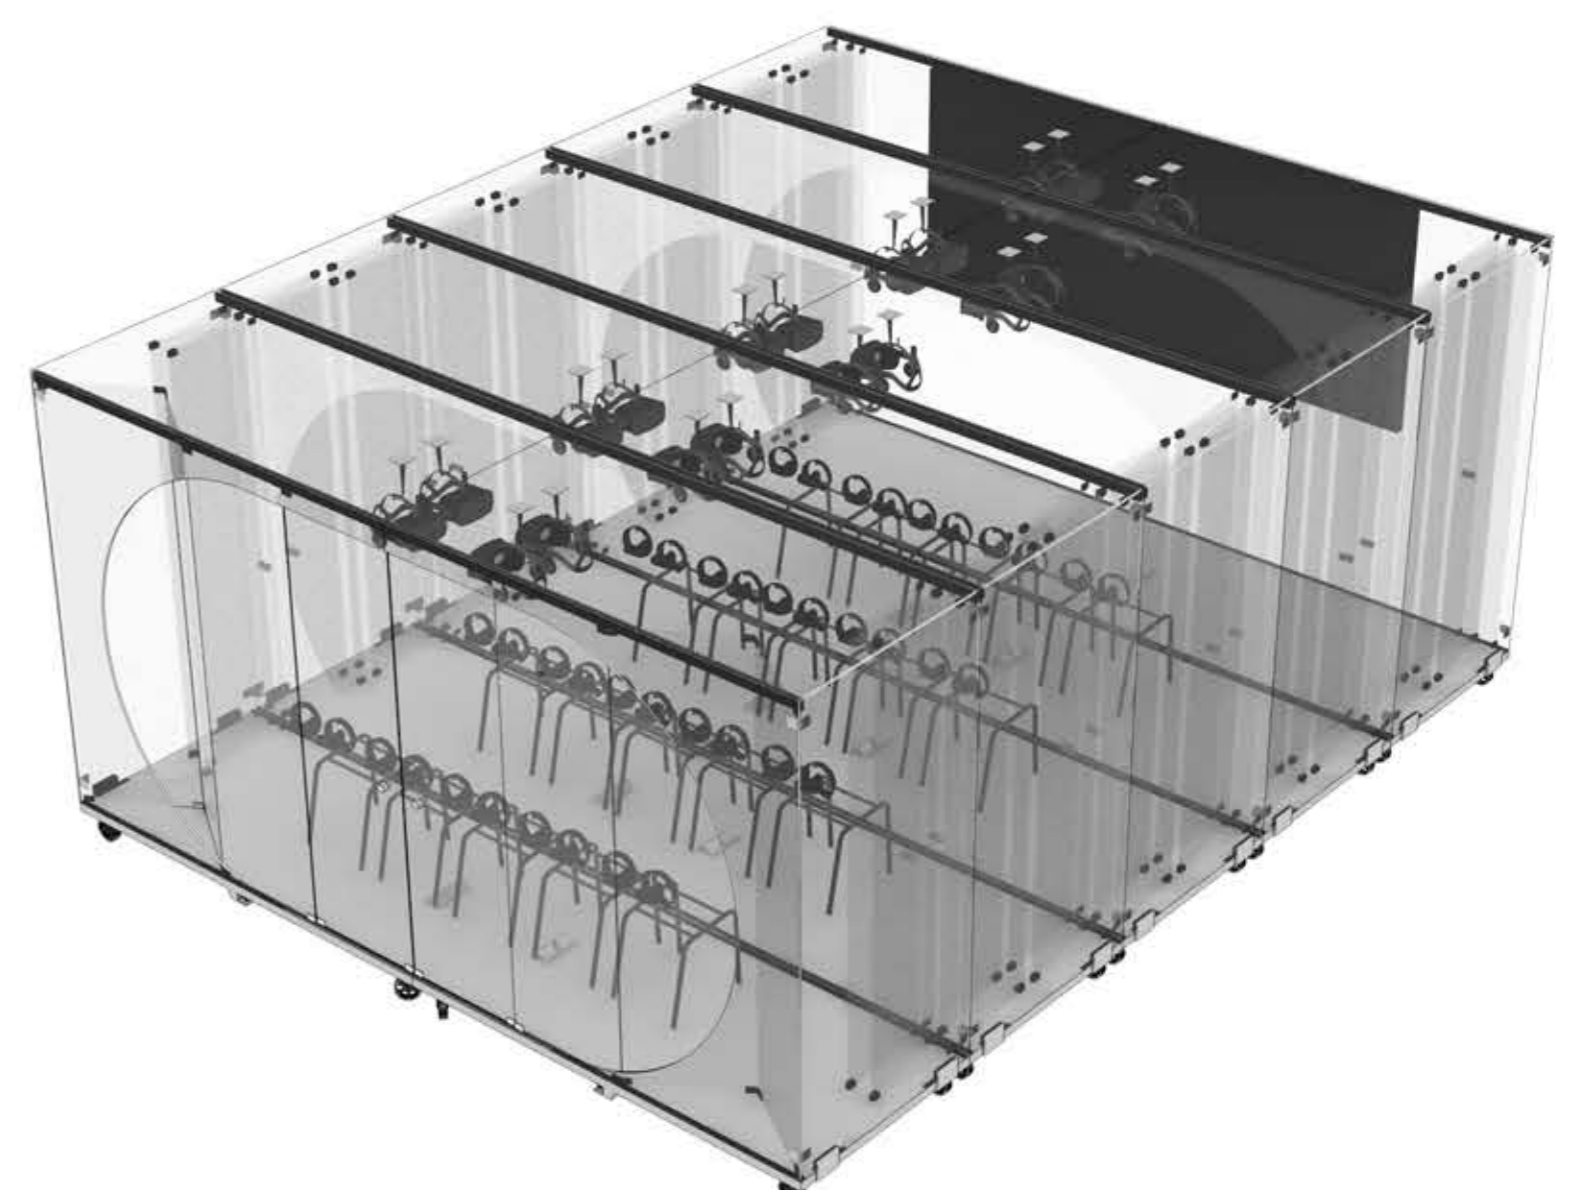

BORDERLESS LIBRARY

-Borderless Library using reprogrammable and moveable glass C-pods.

-Every funny human behaviors are displayed behind glass, as if in shop windows to seduce new students. The transparency glass is also a minimal intervention to the historical structure and make it easy for building virtual environment inside the VR glass.

-The design is a sustainable, people centric, connected, self contained, and flexible plug'n play working space solution that caters to the needs of students, the freelancers and the creative-class.

- C-pod consists of a basic unit configuration - a glass module. The units are booked and accessed using digital service.

-Users can customize their study space tailored to their needs over the times.

-This unfinished pod always has three-side open or one-side open to expect a connection to other pods.

-It provokes a co-working environment and a connection between people.

Single glass C-pod is charged before using.
Dimension : 1.2x2.4x2.5m

Connection

Presentation room