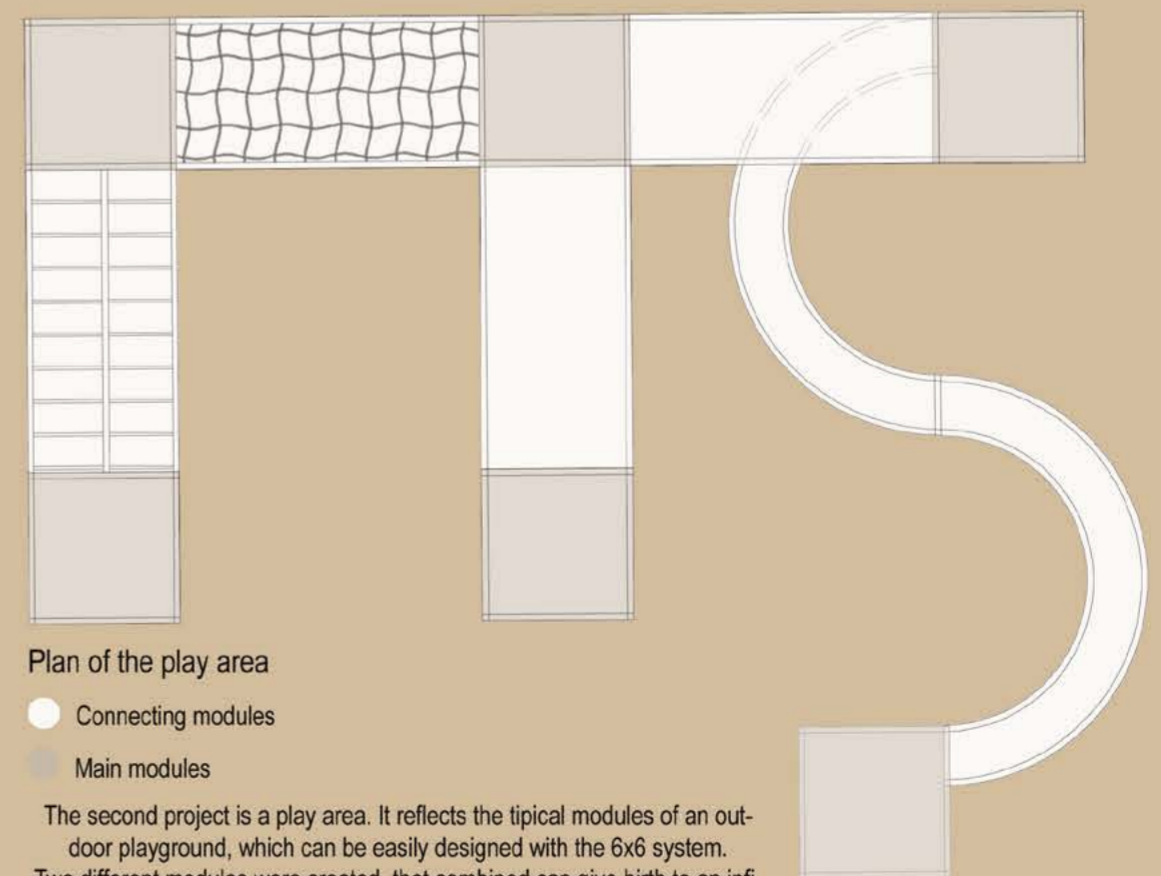

5 - Bar

Lateral modules

Main modules

Dividing modules

The first project respond to a need of intimacy in a meeting place such a bar. The articulation in the space of different modules allows the creation of an intimate atmosphere. Furthermore the configuration designed create a new type of environment, which usually is characteristic of privés.

Plan of the bar

- Lateral modules
- Dividing modules
- Connecting modules
- Main modules

Connecting module

Bar

6 - Play area

Swing

Connecting modules

Plan of the play area

- Connecting modules
- Main modules

The second project is a play area. It reflects the typical modules of an outdoor playground, which can be easily designed with the 6x6 system. Two different modules were created, that combined can give birth to an infinite path towards amusement.