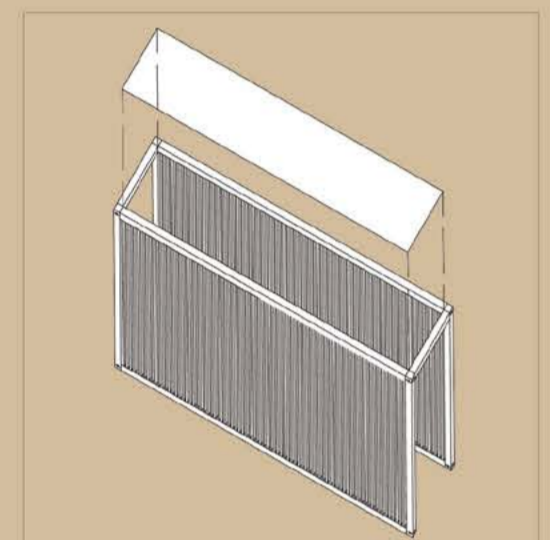

5 - Bar

Lateral modules

Main modules

Dividing modules

The first project respond to a need of intimacy in a meeting place such a bar. The articulation in the space of different modules allows the creation of an intimate atmosphere. Furthermore the configuration designed create a new type of environment, which usually is characteristic of privés.

Plan of the bar

- Lateral modules
- Dividing modules
- Connecting modules
- Main modules

Connecting module

Bar

6 - Play area

Swing

Connecting modules

Plan of the play area

- Connecting modules
- Main modules

The second project is a play area. It reflects the typical modules of an outdoor playground, which can be easily designed with the 6x6 system. Two different modules were created, that combined can give birth to an infinite path towards amusement.