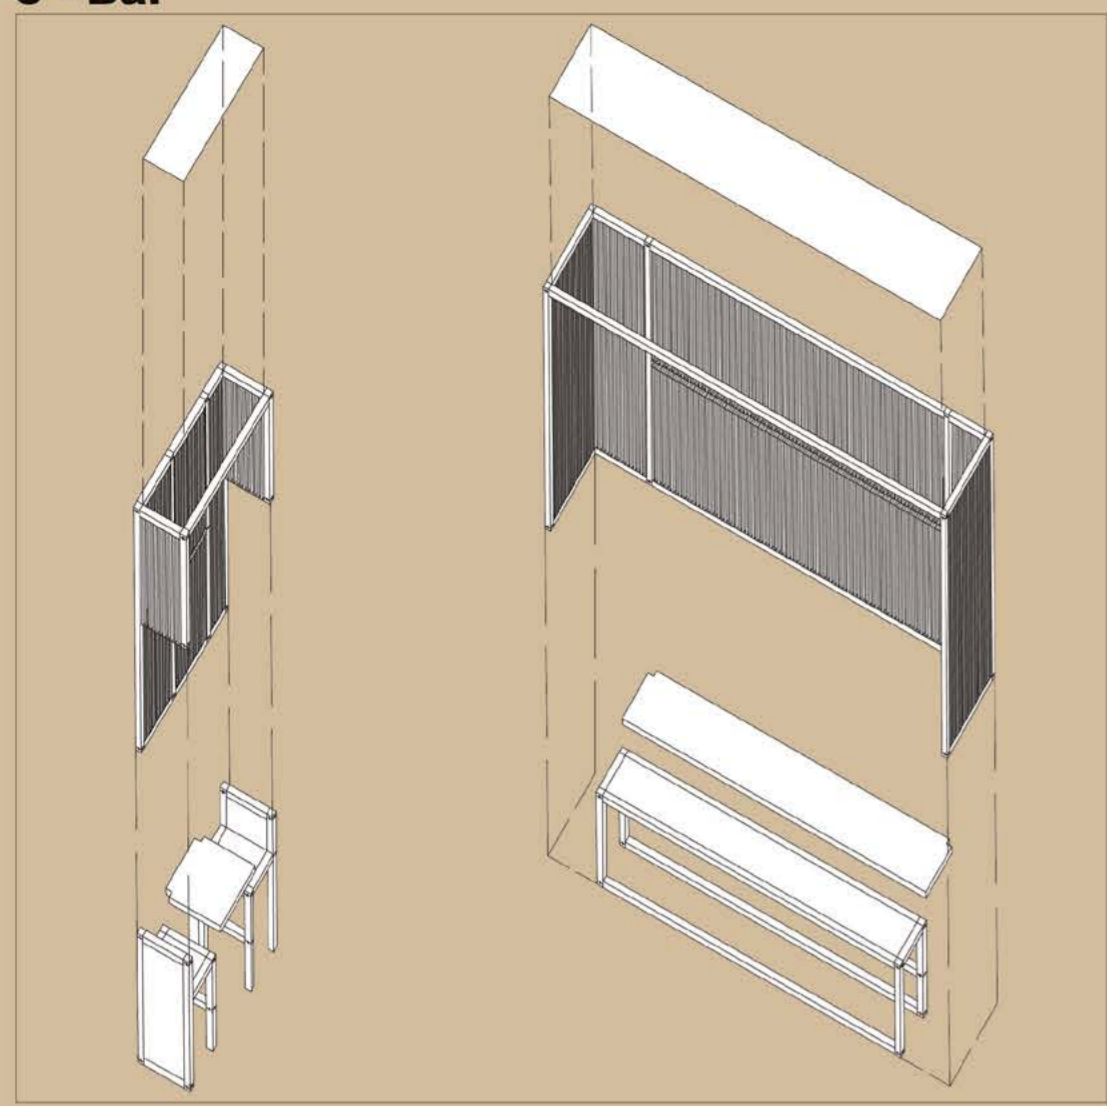

5 - Bar

Lateral modules

Main modules

Dividing modules

The first project respond to a need of intimacy in a meeting place such a bar. The articulation in the space of different modules allows the creation of an intimate atmosphere. Furthermore the configuration designed create a new type of environment, which usually is characteristic of privés.

Plan of the bar

- Lateral modules
- Dividing modules
- Connecting modules
- Main modules

Connecting module

Bar

6 - Play area

Swing

Connecting modules

Plan of the play area

- Connecting modules
- Main modules

The second project is a play area. It reflects the typical modules of an outdoor playground, which can be easily designed with the 6x6 system. Two different modules were created, that combined can give birth to an infinite path towards amusement.