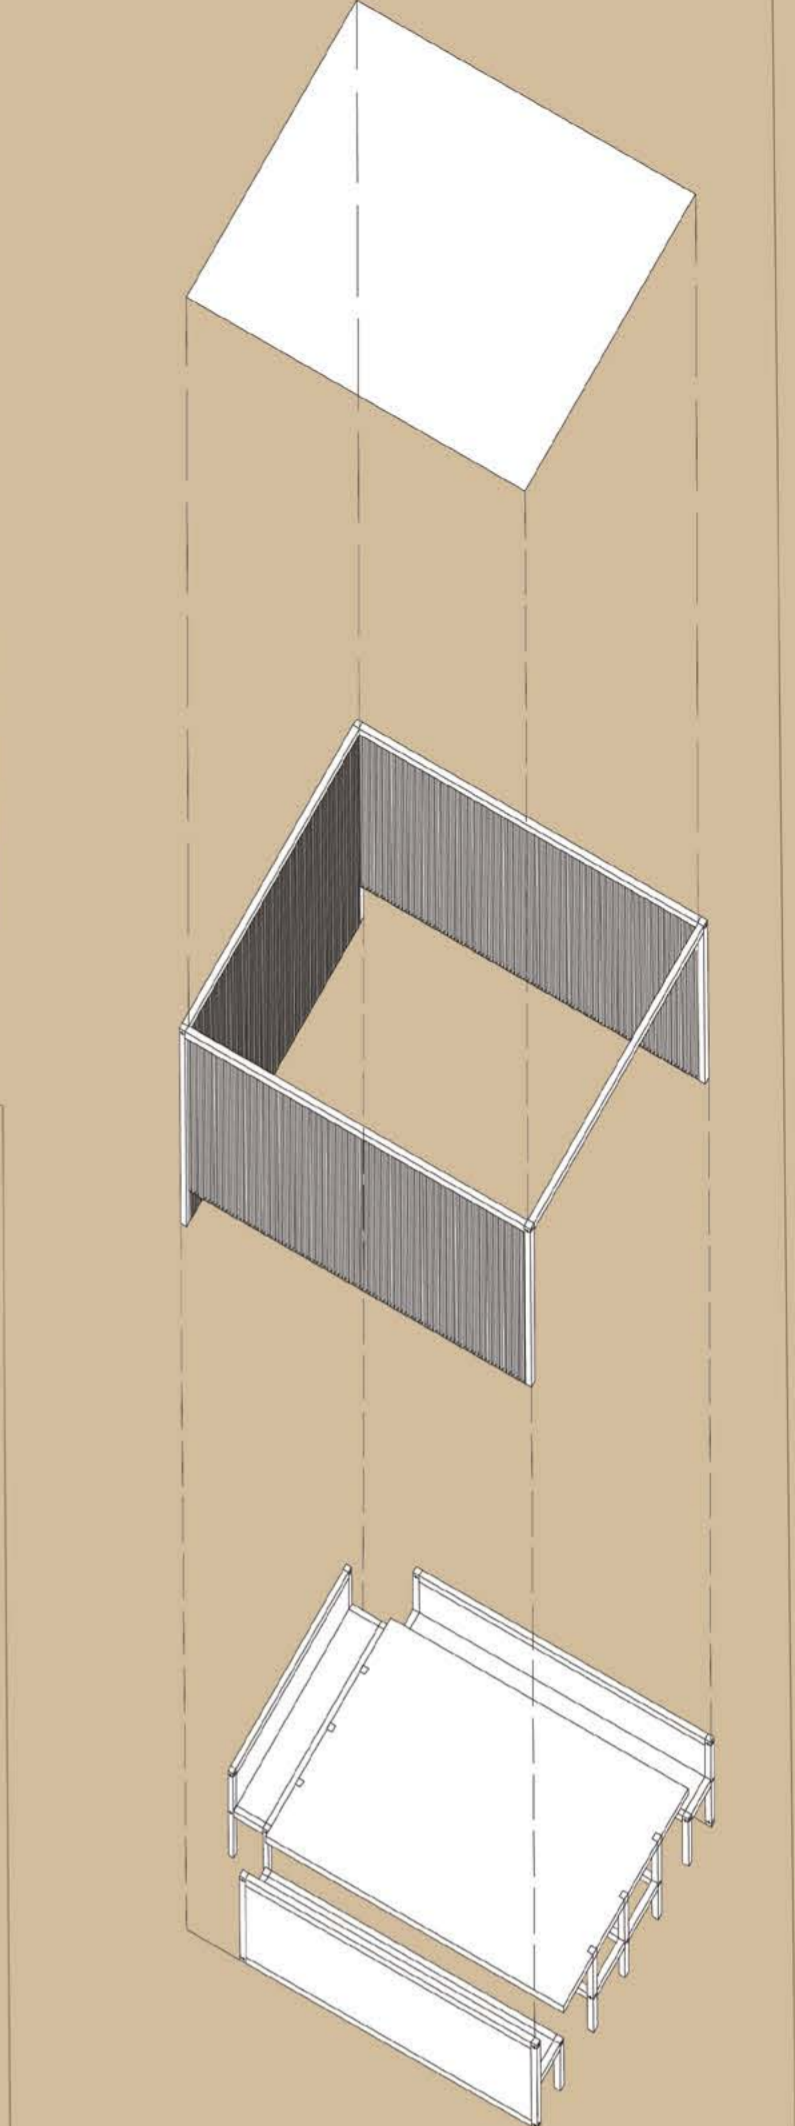

5 - Bar

Lateral modules

Main modules

Dividing modules

The first project respond to a need of intimacy in a meeting place such a bar. The articulation in the space of different modules allows the creation of an intimate atmosphere. Furthermore the configuration designed create a new type of environment, which usually is characteristic of privés.

Plan of the bar

- Lateral modules
- Dividing modules
- Connecting modules
- Main modules

Connecting module

Bar

6 - Play area

Swing

Connecting modules

Plan of the play area

- Connecting modules
- Main modules

The second project is a play area. It reflects the typical modules of an outdoor playground, which can be easily designed with the 6x6 system. Two different modules were created, that combined can give birth to an infinite path towards amusement.