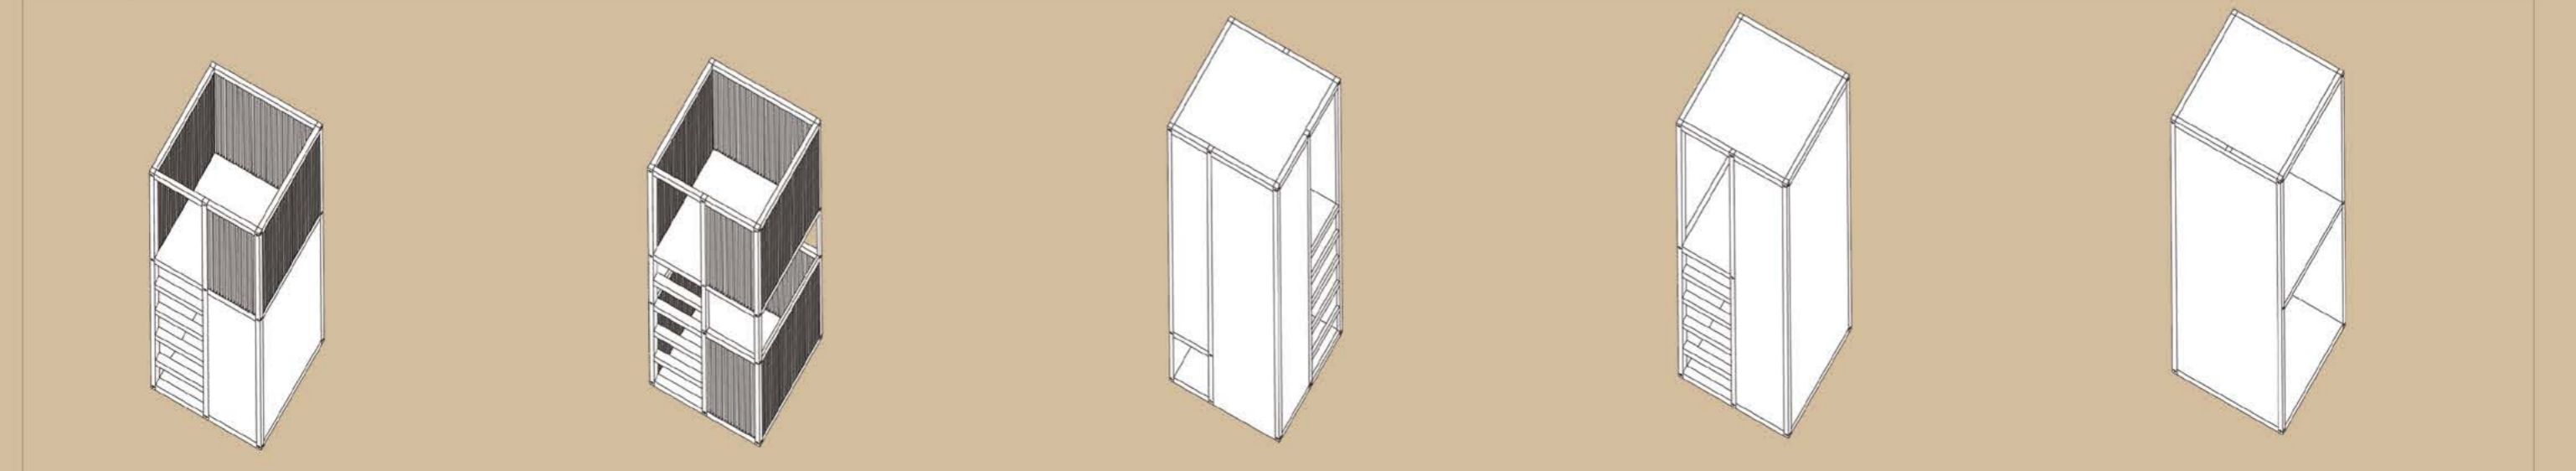

5 - Bar

Lateral modules

Main modules

Dividing modules

The first project respond to a need of intimacy in a meeting place such a bar. The articulation in the space of different modules allows the creation of an intimate atmosphere. Furthermore the configuration designed create a new type of environment, which usually is characteristic of privés.

Plan of the bar

- Lateral modules
- Dividing modules
- Connecting modules
- Main modules

Connecting module

Bar

6 - Play area

Swing

Connecting modules

Plan of the play area

- Connecting modules
- Main modules

The second project is a play area. It reflects the typical modules of an outdoor playground, which can be easily designed with the 6x6 system. Two different modules were created, that combined can give birth to an infinite path towards amusement.