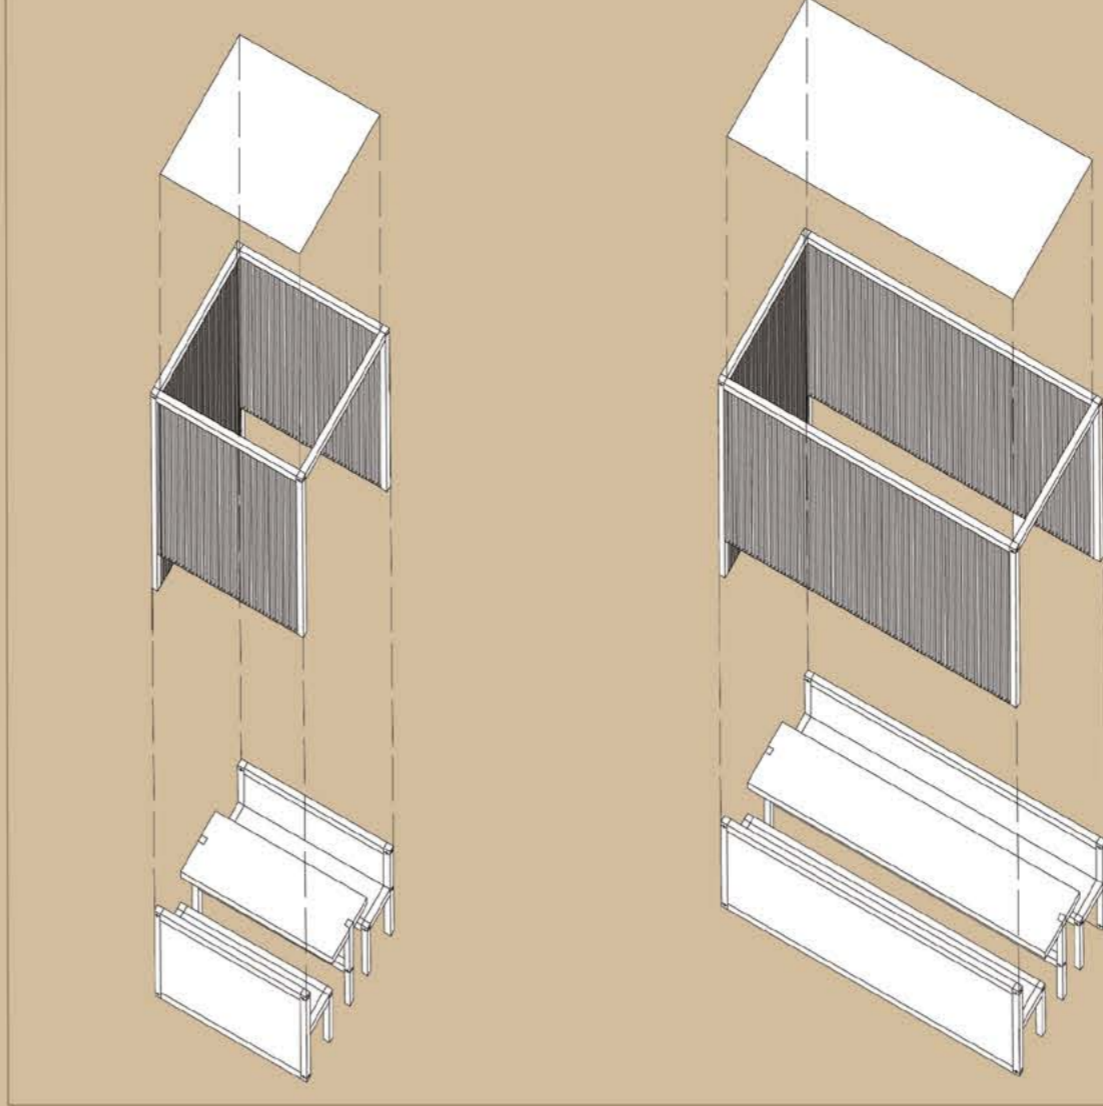

5 - Bar

Lateral modules

Main modules

Dividing modules

The first project respond to a need of intimacy in a meeting place such a bar. The articulation in the space of different modules allows the creation of an intimate atmosphere. Furthermore the configuration designed create a new type of environment, which usually is characteristic of privés.

Plan of the bar

- Lateral modules
- Dividing modules
- Connecting modules
- Main modules

Connecting module

Bar

6 - Play area

Swing

Connecting modules

Plan of the play area

- Connecting modules
- Main modules

The second project is a play area. It reflects the typical modules of an outdoor playground, which can be easily designed with the 6x6 system. Two different modules were created, that combined can give birth to an infinite path towards amusement.