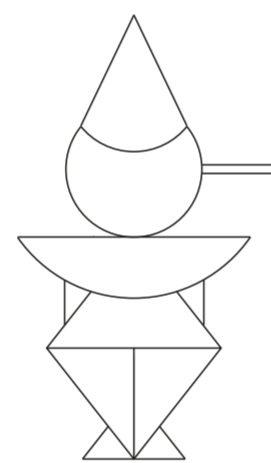

A NEW IMAGE FOR PINOCCHIO

The new Pinocchio image created for this project is an icon composed of simple geometric figures. Pinocchio is the protagonist of one of the most beautiful fairy tales of all time and his figurative representations are many. His recognizability is very high and it's possible to maintain it also through the use of very few elements. 16 lines to reproduce and identify the most famous puppet in the world in a simple and original logo. the word that describes the project concept is innocence: the authentic virtue of all children, pure, sincere and universal.

PINOCCHIO GAME

Smart puzzle for the little ones

PINOCCHIO SCHOOL BAG

- CMYK C=0 M=0 Y=0 K=10
#ECECEC
- PANTONE 729 C
CMYK C=23 M=49 Y=71 K=14
#B8814E
- PANTONE 485 C
CMYK C=1 M=95 Y=94 K=0
#E2231A
- PANTONE 347 C
CMYK C=95 M=0 Y=94 K=0
#009A48