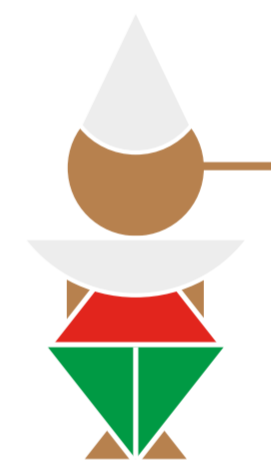

A NEW IMAGE FOR PINOCCHIO

The new Pinocchio image created for this project is an icon composed of simple geometric figures. Pinocchio is the protagonist of one of the most beautiful fairy tales of all time and his figurative representations are many. His recognizability is very high and it's possible to maintain it also through the use of very few elements. 16 lines to reproduce and identify the most famous puppet in the world in a simple and original logo. the word that describes the project concept is innocence: the authentic virtue of all children, pure, sincere and universal.

PINOCCHIO GAME

Smart puzzle for the little ones

PINOCCHIO SCHOOL BAG

- CMYK C=0 M=0 Y=0 K=10
#ECECEC
- PANTONE 729 C
CMYK C=23 M=49 Y=71 K=14
#B8814E
- PANTONE 485 C
CMYK C=1 M=95 Y=94 K=0
#E2231A
- PANTONE 347 C
CMYK C=95 M=0 Y=94 K=0
#009A48