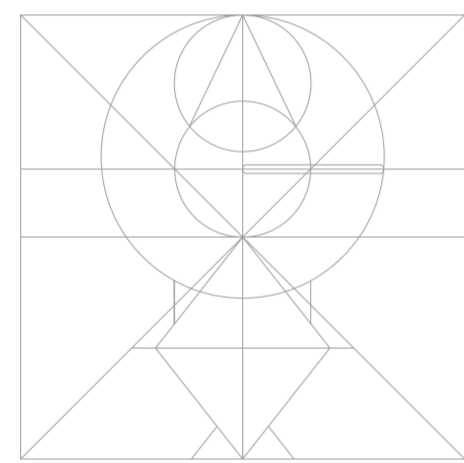

A NEW IMAGE FOR PINOCCHIO

The new Pinocchio image created for this project is an icon composed of simple geometric figures. Pinocchio is the protagonist of one of the most beautiful fairy tales of all time and his figurative representations are many. His recognizability is very high and it's possible to maintain it also through the use of very few elements. 16 lines to reproduce and identify the most famous puppet in the world in a simple and original logo. the word that describes the project concept is innocence: the authentic virtue of all children, pure, sincere and universal.

PINOCCHIO GAME

Smart puzzle for the little ones

PINOCCHIO SCHOOL BAG

- CMYK C=0 M=0 Y=0 K=10
#ECECEC
- PANTONE 729 C
CMYK C=23 M=49 Y=71 K=14
#B8814E
- PANTONE 485 C
CMYK C=1 M=95 Y=94 K=0
#E2231A
- PANTONE 347 C
CMYK C=95 M=0 Y=94 K=0
#009A48