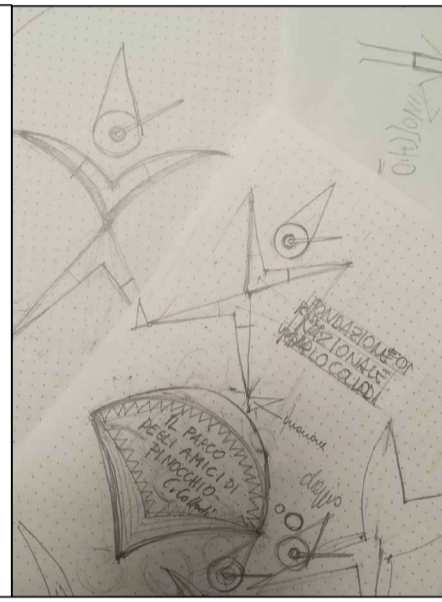

A Final Logo Type of Garden Villa Garzoni

THE GRAPHIC SCHEMES OF THE EVOLUTION OF THE PROJECT