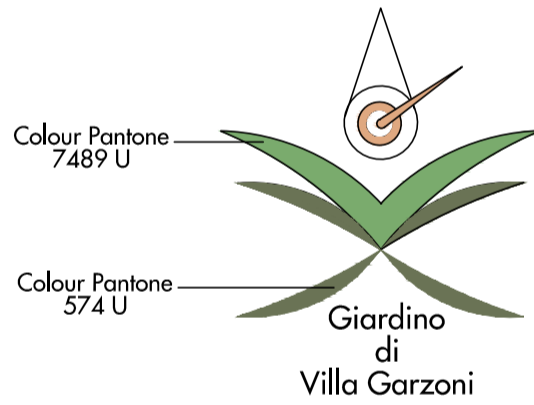

THE HISTORY OF THE PROJECT

A New Image For Pinocchio
The most famous fairy tale renovation through an image and a new logotype.
The project for the realisation of the logotype is raised up by the idea of narration of the entire story, the unicity in the world of that one and the distinction of the characteristic elements of the fairy tale, but also by giving a new contemporary image through graphics and design.
The most intense "narration" in our opinion is by the pages of a book... the story of Pinocchio... which tells about its story only by opening new "graphic" pages.
"A New Image For Pinocchio"...it's from this "OPEN BOOK" that starts the project idea in its different declinations:
1 - "Then new logotype for National Fondation Carlo Collodi"
2 - "The School of National Fondation Carlo Collodi"
3 - "The Park of Pinocchio's Friends"
4 - "The Garden Villa Garzoni"

The movement of the curved line wants to represent an harmony.

The chosen Font for the naming of the logotype was taken in harmony with colours and with the idea of enhancing but not hiding the morphology of the logotype's illustration which represents the "opening book".

The entire harmony is also re-called by the design on the "waves", connected one to the other, that could be used in a "serial" way in the different application of the logotype by creating a unique movement... Pinocchio is multiplying itself...it's moving and dancing!

GENESIS: THE "OPEN BOOK"

THE GRAPHIC SCHEMES OF THE EVOLUTION OF THE PROJECT

A Final Logo Type of National Fondation

A Final Logo Type of Park of Pinocchio's Friends

A Final Logo Type of Garden Villa Garzoni